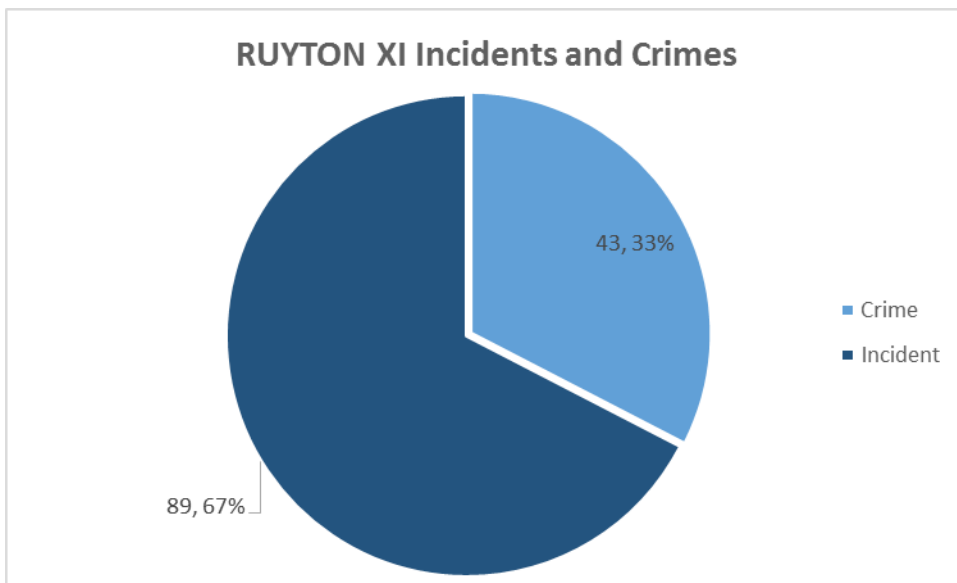

Chart/ Table 1. Activity Grouped by Crime/ Non Crime (Incidents)