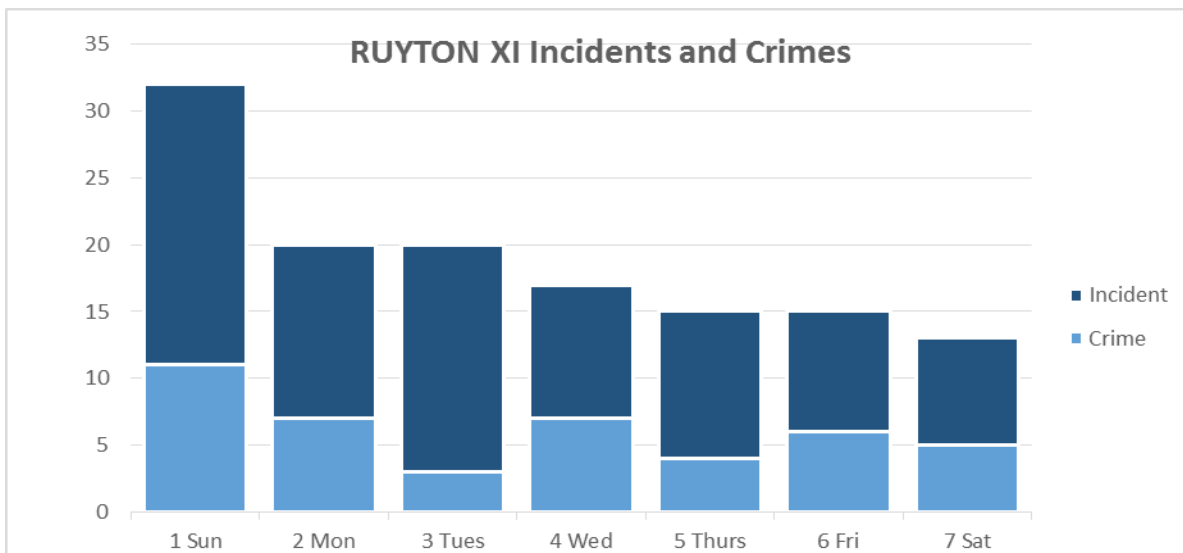

### *IN SUMMARY:*

*Over the last year there have been 132 recorded calls to the Police. Of these there were 89 police recorded "incidents" and 43 resulted in actual crime reports being submitted. Utimately I'm pleased to report that Crime and ASB in the village is low.*

*PC 3194 Moth*

Chart/ Table 1. Activity Grouped by Crime/ Non Crime (Incidents)

Chart/ Table 2. Activity Grouped by Month and Crime / Non Crime (Incidents)

Note: April 2018 is 1<sup>st</sup> to 20<sup>th</sup> of month only.

The charts suggest activity is more likely to occur in summer/ autumn months.

Chart3. Activity Grouped by day of Week and Crime / Non Crime (Incidents)

Chart/ Table 4. Activity Grouped by Hour of the Day and Crime/ Non Crime (Incidents)