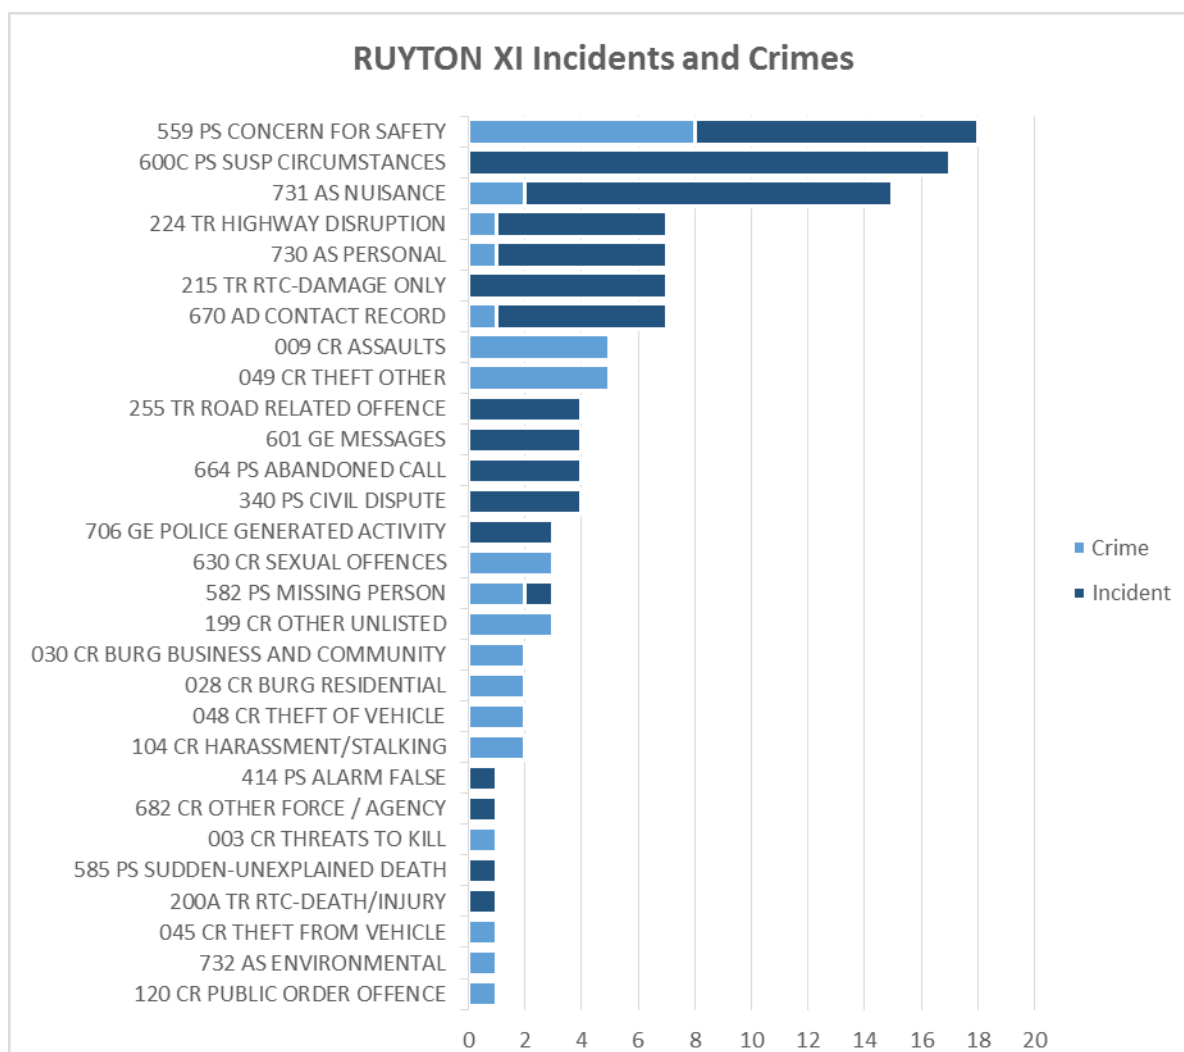

### *IN SUMMARY:*

*Over the last year there have been 132 recorded calls to the Police. Of these there were 89 police recorded "incidents" and 43 resulted in actual crime reports being submitted. Utimately I'm pleased to report that Crime and ASB in the village is low.*

*PC 3194 Moth*

Chart/ Table 1. Activity Grouped by Crime/ Non Crime (Incidents)

Chart/ Table 2. Activity Grouped by Month and Crime / Non Crime (Incidents)

Note: April 2018 is 1<sup>st</sup> to 20<sup>th</sup> of month only.

The charts suggest activity is more likely to occur in summer/ autumn months.

Chart3. Activity Grouped by day of Week and Crime / Non Crime (Incidents)

Chart/ Table 4. Activity Grouped by Hour of the Day and Crime/ Non Crime (Incidents)

Chart/ Table 5. Activity Grouped by Type and Crime/ Non Crime (Incidents)

Chart/ Table 6. Activity by Location (Road)

Road	Number of Incidents/ Crimes
GROVE PARK/ BIRCH GROVE RUYTON XI TOWNS SHREWSBURY	1
FARM GRUG HILL RUYTON XI TOWNS SHREWSBURY	1
FARM RUYTON XI TOWNS SHREWSBURY	1
CROFT CARAVAN SITE RUYTON XI TOWNS SHREWSBURY	1
GAMESTERS LANE/ WEST FELTON OSWESTRY	1
DUNNING CLOSE RUYTON XI TOWNS SHREWSBURY	1
GOING PAST/ B4397 WEST MERCIA OSWESTRY	1
DOCTORS MEADOW RUYTON XI TOWNS SHREWSBURY	1
BANK/HIGH BANK RUYTON XI TOWNS SHREWSBURY	1
MARCHES MEADOW RUYTON XI TOWNS RUYTON XI TOWNS BROWNHILL	1
LONG OAK WEST FELTON OSWESTRY	1
ARUNDEL CLOSE RUYTON XI TOWNS SHREWSBURY	2
GROVE COURT RUYTON XI TOWNS	2
WEIRBROOK	2
OLDEN LANE RUYTON XI TOWNS	2
MILL LANE RUYTON XI TOWNS	3
PEVEREY CLOSE RUYTON XI TOWNS SHREWSBURY	3
JOHN THE BAPTIST C OF E SC SCHOOL ROAD RUYTON XI TOWNS OSWESTRY	3
BIRCH CLOSE RUYTON XI TOWNS	3
HAUGH SCHOOL RUYTON XI TOWNS SHREWSBURY	4