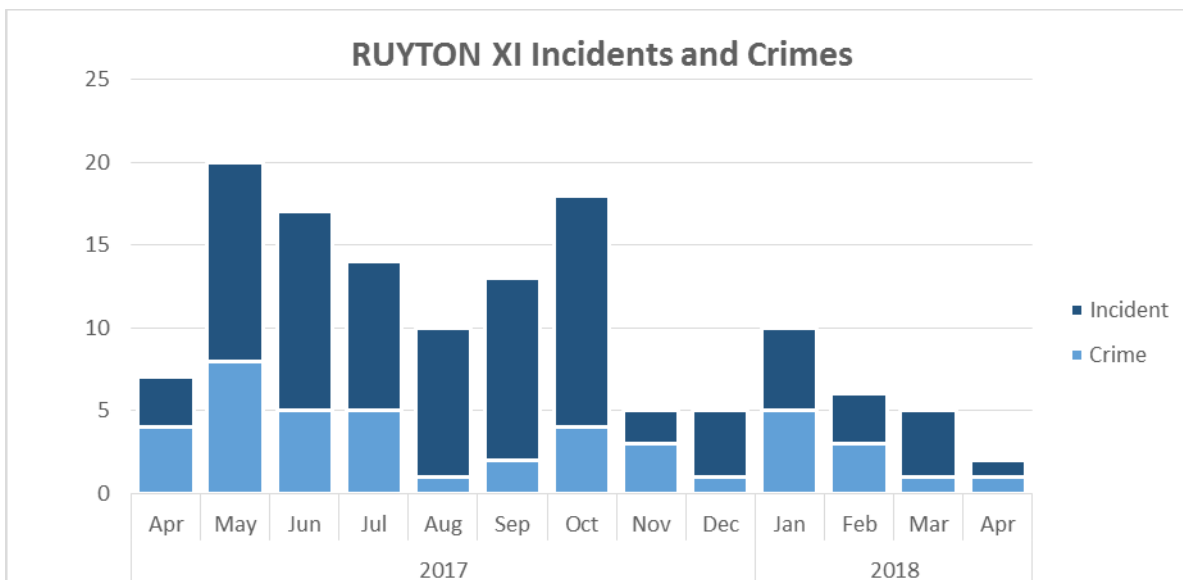

### *IN SUMMARY:*

*Over the last year there have been 132 recorded calls to the Police. Of these there were 89 police recorded "incidents" and 43 resulted in actual crime reports being submitted. Utimately I'm pleased to report that Crime and ASB in the village is low.*

*PC 3194 Moth*

Chart/ Table 1. Activity Grouped by Crime/ Non Crime (Incidents)

Chart/ Table 2. Activity Grouped by Month and Crime / Non Crime (Incidents)

Note: April 2018 is 1<sup>st</sup> to 20<sup>th</sup> of month only.

The charts suggest activity is more likely to occur in summer/ autumn months.

Chart3. Activity Grouped by day of Week and Crime / Non Crime (Incidents)

Chart/ Table 4. Activity Grouped by Hour of the Day and Crime/ Non Crime (Incidents)