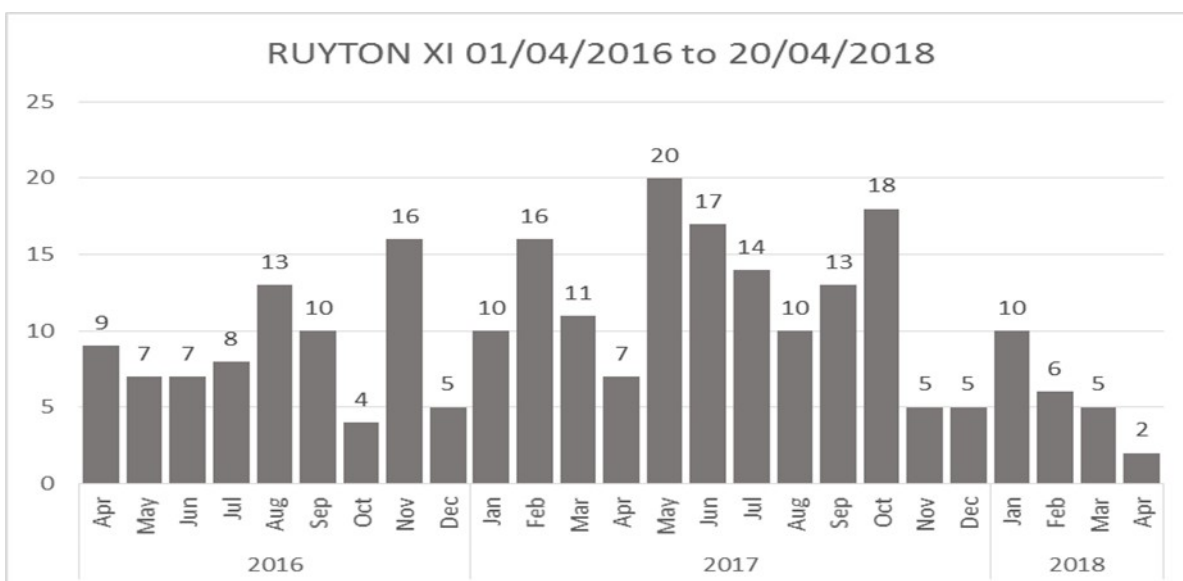

### *IN SUMMARY:*

*Over the last year there have been 132 recorded calls to the Police. Of these there were 89 police recorded "incidents" and 43 resulted in actual crime reports being submitted. Utimately I'm pleased to report that Crime and ASB in the village is low.*

*PC 3194 Moth*

Chart/ Table 1. Activity Grouped by Crime/ Non Crime (Incidents)

Chart/ Table 2. Activity Grouped by Month and Crime / Non Crime (Incidents)

Note: April 2018 is 1<sup>st</sup> to 20<sup>th</sup> of month only.

The charts suggest activity is more likely to occur in summer/ autumn months.

Chart3. Activity Grouped by day of Week and Crime / Non Crime (Incidents)

Chart/ Table 4. Activity Grouped by Hour of the Day and Crime/ Non Crime (Incidents)