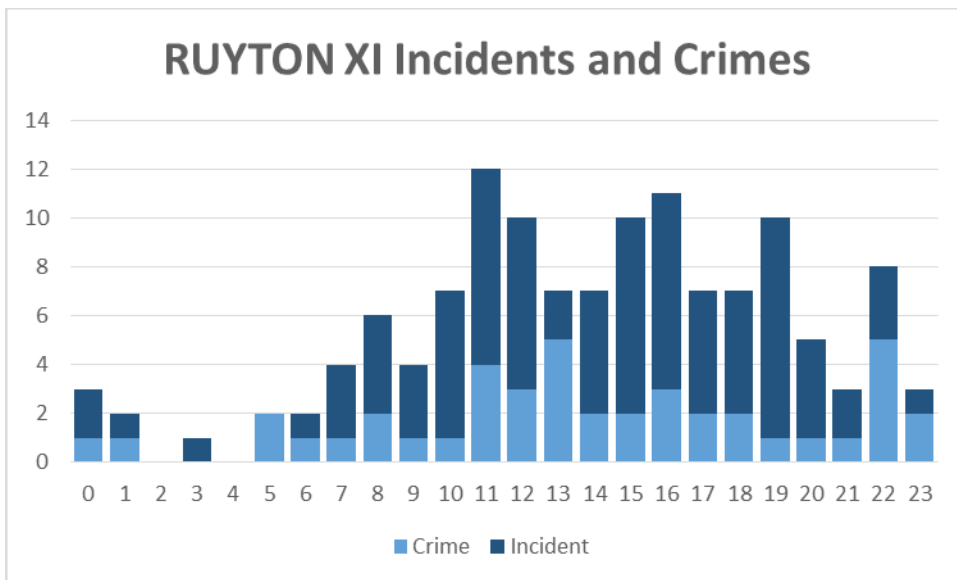

### *IN SUMMARY:*

*Over the last year there have been 132 recorded calls to the Police. Of these there were 89 police recorded "incidents" and 43 resulted in actual crime reports being submitted. Utimately I'm pleased to report that Crime and ASB in the village is low.*

*PC 3194 Moth*

Chart/ Table 1. Activity Grouped by Crime/ Non Crime (Incidents)

Chart/ Table 2. Activity Grouped by Month and Crime / Non Crime (Incidents)

Note: April 2018 is 1<sup>st</sup> to 20<sup>th</sup> of month only.

The charts suggest activity is more likely to occur in summer/ autumn months.

Chart3. Activity Grouped by day of Week and Crime / Non Crime (Incidents)

Chart/ Table 4. Activity Grouped by Hour of the Day and Crime/ Non Crime (Incidents)

Chart/ Table 5. Activity Grouped by Type and Crime/ Non Crime (Incidents)

Chart/ Table 6. Activity by Location (Road)

Road	Number of Incidents/ Crimes
GROVE PARK/ BIRCH GROVE RUYTON XI TOWNS SHREWSBURY	1
FARM GRUG HILL RUYTON XI TOWNS SHREWSBURY	1
FARM RUYTON XI TOWNS SHREWSBURY	1
CROFT CARAVAN SITE RUYTON XI TOWNS SHREWSBURY	1
GAMESTERS LANE/ WEST FELTON OSWESTRY	1
DUNNING CLOSE RUYTON XI TOWNS SHREWSBURY	1
GOING PAST/ B4397 WEST MERCIA OSWESTRY	1
DOCTORS MEADOW RUYTON XI TOWNS SHREWSBURY	1
BANK/HIGH BANK RUYTON XI TOWNS SHREWSBURY	1
MARCHES MEADOW RUYTON XI TOWNS RUYTON XI TOWNS BROWNHILL	1
LONG OAK WEST FELTON OSWESTRY	1
ARUNDEL CLOSE RUYTON XI TOWNS SHREWSBURY	2
GROVE COURT RUYTON XI TOWNS	2
WEIRBROOK	2
OLDEN LANE RUYTON XI TOWNS	2
MILL LANE RUYTON XI TOWNS	3
PEVEREY CLOSE RUYTON XI TOWNS SHREWSBURY	3
JOHN THE BAPTIST C OF E SC SCHOOL ROAD RUYTON XI TOWNS OSWESTRY	3
BIRCH CLOSE RUYTON XI TOWNS	3
HAUGH SCHOOL RUYTON XI TOWNS SHREWSBURY	4